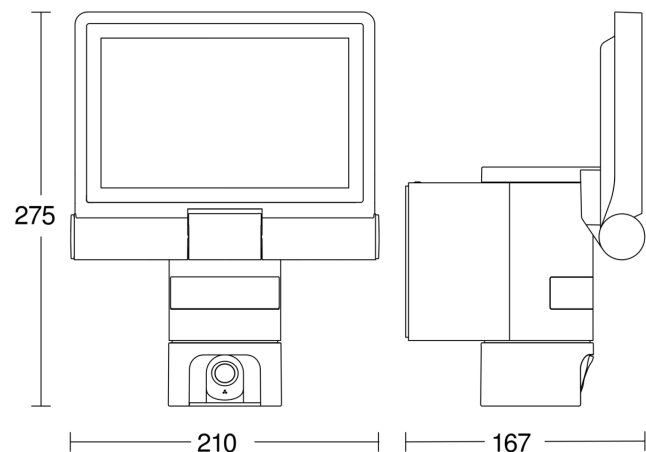

## Technical specifications

Dimensions (L x W x H)	167 x 210 x 275 mm
Mains power supply	220 – 240 V / 50 – 60 Hz
Sensor Technology	passive infrared
Output	21 W
Interconnection	No
Vernetzung via: Connect Bluetooth Mesh	Wi-Fi
Lichtstrom Gesamtprodukt	2310 lm
Stroboskop-Effekt (SVM)	0,3 SVM
Gesamtprodukt Effizienz	110 lm/W
Colour temperature	3000 K
Colour variation LED	SDCM3
Colour Rendering Index	= 80
With lamp	Yes, LED lamp
Lamp	LED cannot be replaced
LED life expectancy (max. °C)	50000 h
Base	without
LED cooling system	Passive Thermo Control
With motion detector	Yes
Detection angle	180 °
Angle of aperture	45 °
Capability of masking out individual segments	No
Electronic scalability	Yes
Mechanical scalability	No

Reach, radial	r = 2 m (6 m <sup>2</sup> )
Reach, tangential	r = 10 m (157 m <sup>2</sup> )
Continuous light	selectable
Photo-cell controller	Yes
Twilight setting	10 – 10000 lx
Time setting	60 s – 15 Min.
Basic light level function	Yes
Basic light level function time	all night
Main light adjustable	30 - 100 %
Functions	intercom system, Camera
Soft light start	No
Impact resistance	IK03
IP-rating	IP44
Protection class	I
Ambient temperature	-10 – 40 °C
Housing material	Aluminium
Cover material	Glass transparent
Manufacturer's Warranty	3 years
Einstellungen via: Connect Bluetooth Mesh	Wi-Fi
Installation site	wall
Version	Anthracite
PU1, EAN	4007841065294

## Detection Zone

Mögliche Montagehöhe: 1,80 m – 2,00 m

Orange: radial

Schwarz: tangential

## Dimension Drawing

Sensor-switched LED floodlight