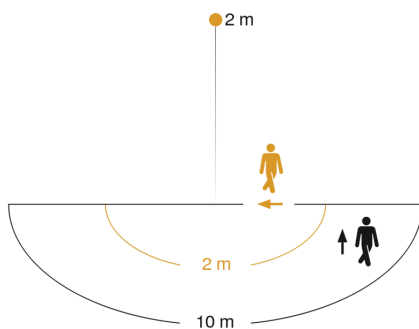

XLED CAM 1 SC

Anthracite

EAN 4007841 065294

Article number 065294

Technical specifications

Dimensions (L x W x H)	167 x 210 x 275 mm
Mains power supply	220 – 240 V / 50 – 60 Hz
Sensor Technology	passive infrared
Output	21 W
Interconnection	No
Vernetzung via: Connect Bluetooth Mesh	Wi-Fi
Lichtstrom Gesamtprodukt	2310 lm
Stroboskop-Effekt (SVM)	0,3 SVM
Gesamtprodukt Effizienz	110 lm/W
Colour temperature	3000 K
Colour variation LED	SDCM3
Colour Rendering Index	= 80
With lamp	Yes, LED lamp
Lamp	LED cannot be replaced
LED life expectancy (max. °C)	50000 h
Base	without
LED cooling system	Passive Thermo Control
With motion detector	Yes
Detection angle	180 °
Angle of aperture	45 °
Capability of masking out individual segments	No
Electronic scalability	Yes
Mechanical scalability	No

Reach, radial	r = 2 m (6 m²)
Reach, tangential	r = 10 m (157 m²)
Continuous light	selectable
Photo-cell controller	Yes
Twilight setting	10 – 10000 lx
Time setting	60 s – 15 Min.
Basic light level function	Yes
Basic light level function time	all night
Main light adjustable	30 - 100 %
Functions	intercom system, Camera
Soft light start	No
Impact resistance	IK03
IP-rating	IP44
Protection class	I
Ambient temperature	-10 – 40 °C
Housing material	Aluminium
Cover material	Glass transparent
Manufacturer's Warranty	3 years
Einstellungen via: Connect Bluetooth Mesh	Wi-Fi
Installation site	wall
Version	Anthracite
PU1, EAN	4007841065294

Detection Zone